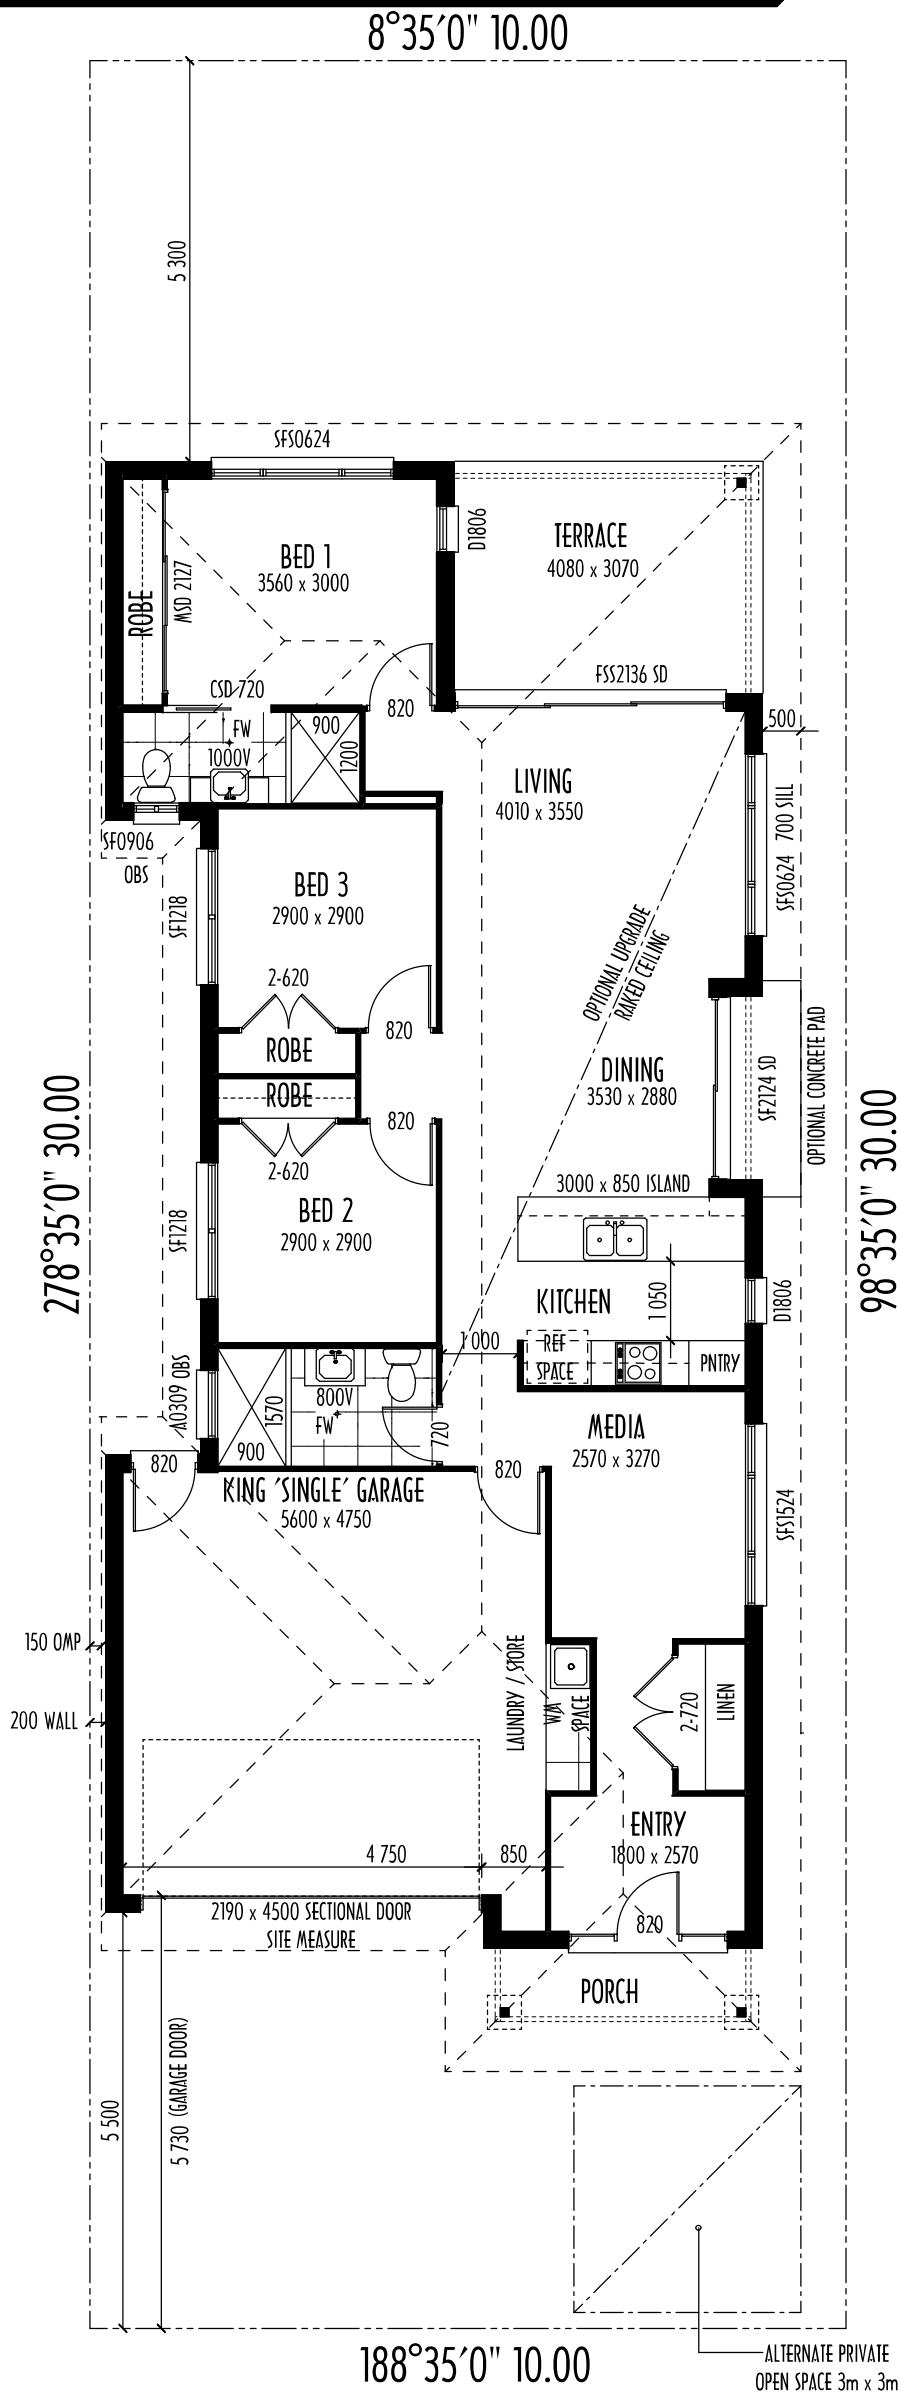

**MORCRAFT
HOMES**

BUILT RIGHT. FROM THE START

PACIFIC 160

'KING SINGLE GARAGE'

NAME	AREA
GF LIVING & GARAGE	144.56 m ²
TERRACE	11.41 m ²
PORCH	3.24 m ²
DINING PORCH	1.16 m ²
GFA	160.37 m ²
SITE COVER - 10m x 30m	53.46 %